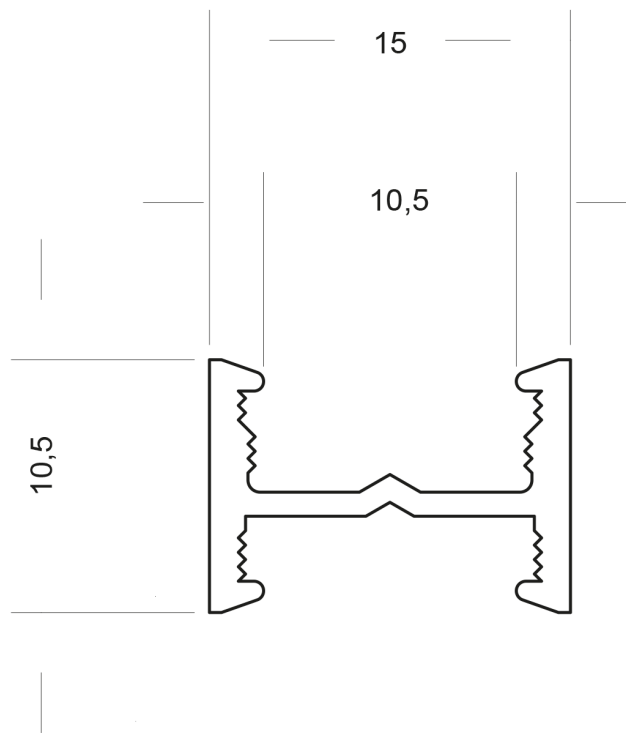

# INSULATOR 10.5MM

## PRODUCT ID 1049-49

Insulator 10.5 mm for 8 mm glass

### SPECIFICATION

Material: PVC

Colour: White