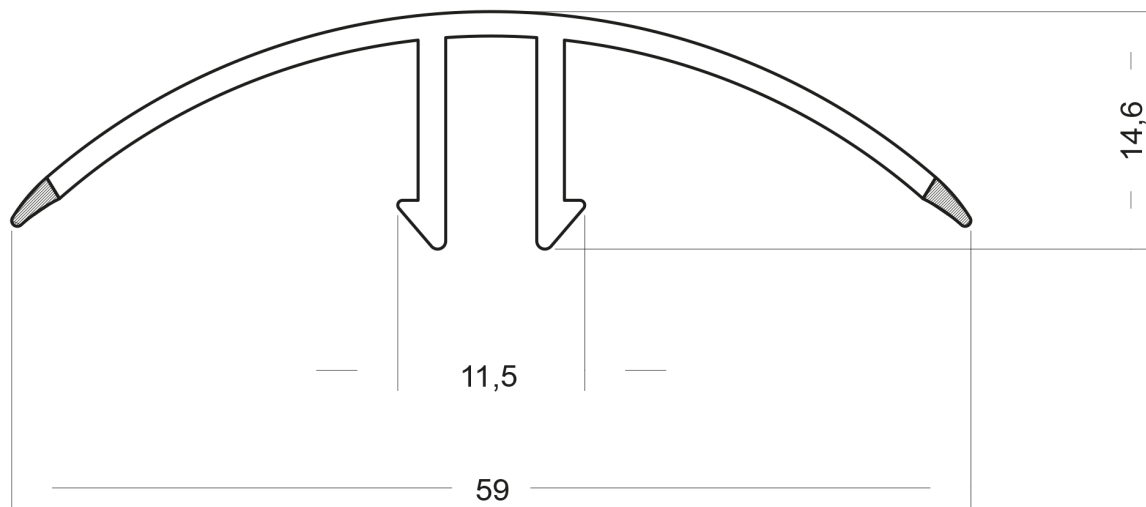

# ROOF PROFILE II

## PRODUCT ID 2245-49

Clamping profile for roofs

### SPECIFICATION

Material: PVC

Colour: White