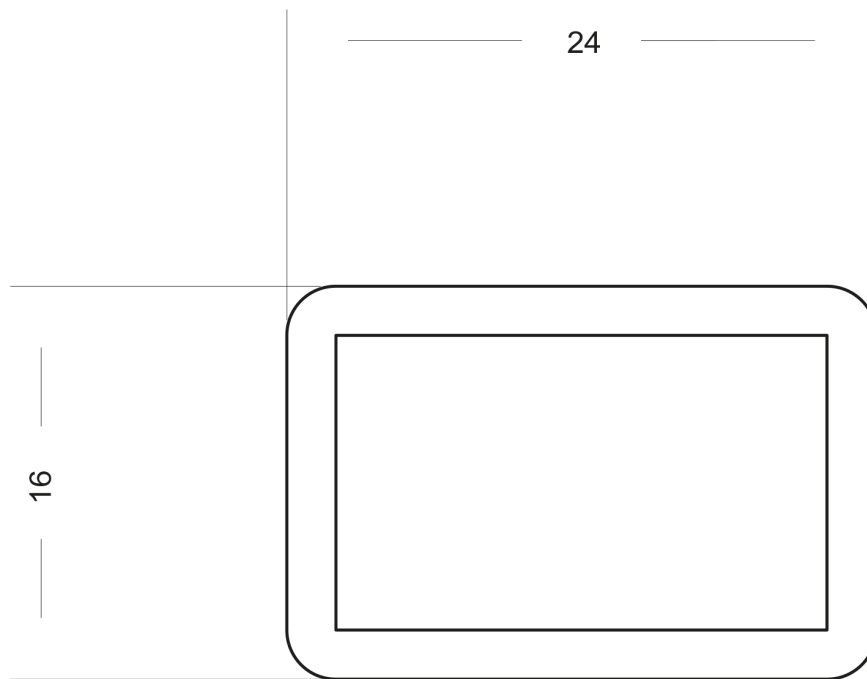

DISTANCE PROFILE 24×16MM

PRODUCT ID 1061-49

Distance profile 24 × 16 mm

SPECIFICATION

Material: PVC

Colour: Various